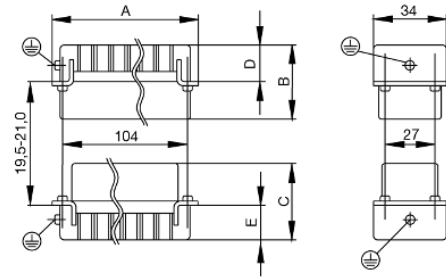

Data sheet

**HDC insert
HDC HE 24 MS**

Weidmüller Interface GmbH & Co. KG
Klingenbergstraße 16
D-32758 Detmold
Germany
Fon: +49 5231 14-0
Fax: +49 5231 14-292083
www.weidmueller.com

Drawings